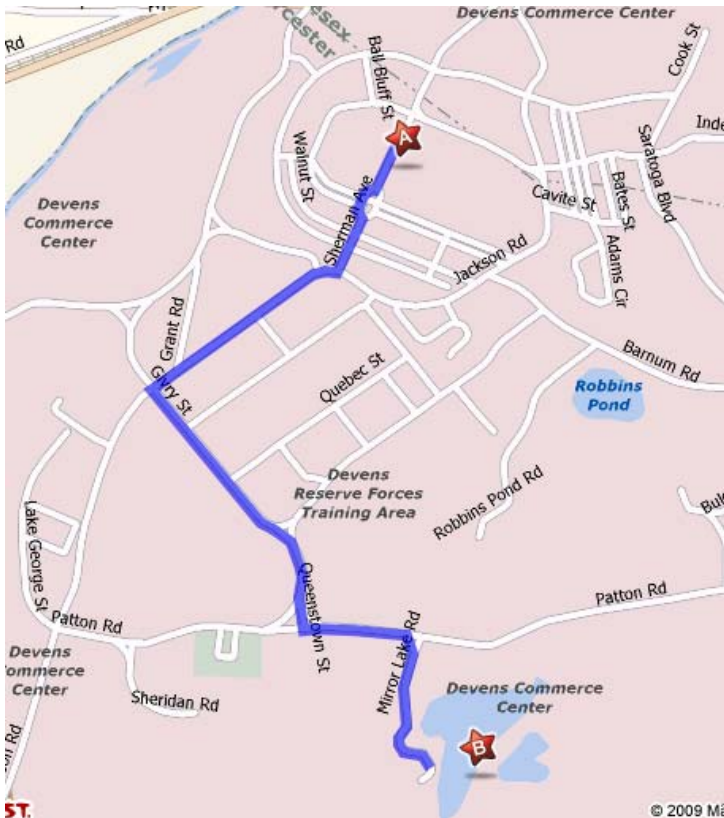

Mirror Lake Devens MA 01434
<http://www.magicmirrorlake.com/>

BUDA has arranged with Marcus Lewis and the lake staff for \$1 off each adult entry fee if you mention BUDA & the Ultimate Frisbee tournament when you arrive.

Parking/Pricing

When first arriving at the lake, you will pull into the upper parking lot. If the lot is full, then you may park your vehicle along the road. It is a short walk down the hill to the beach where the ticket agent will give you a wristband to wear.

The daily fee for entry is \$5/adult and \$3/child on weekends.